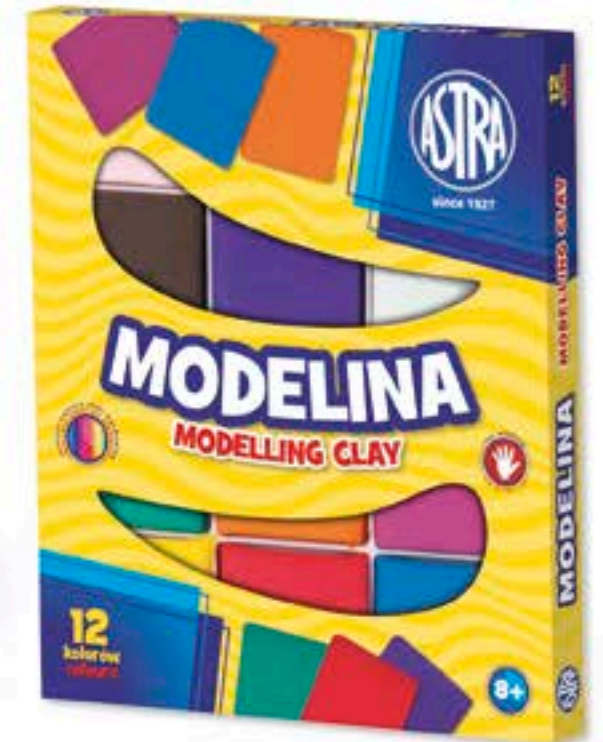

304 110 001

modelina - 12 kolorów
modelling clay - 12 colours