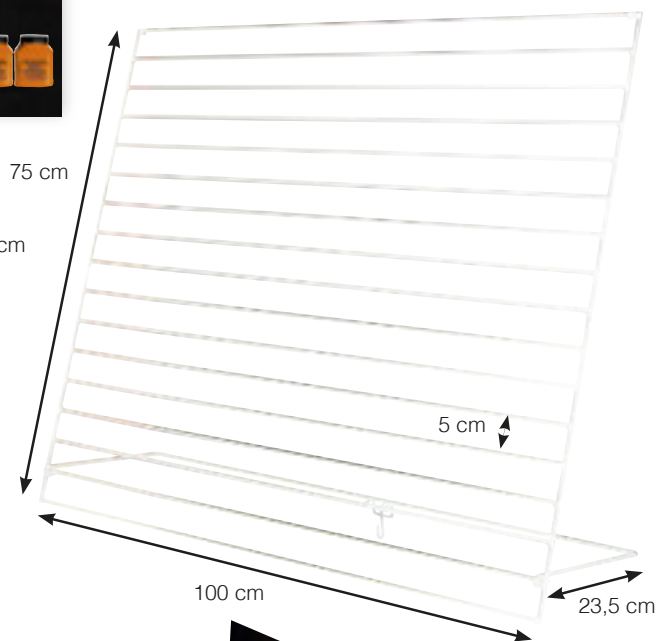

64 motifs / designs = 1 BOIS2 O + 2 GRXL68 O

96 motifs / designs = 1 BOIS3 O + 2 GRXL100 O

DISPLAYS Présentoirs

Grille inclinée

Tilted rack /  x1

45 motifs / designs

23,5x100x75 cm
D1029 O

2 crochets inclus
2 hooks included